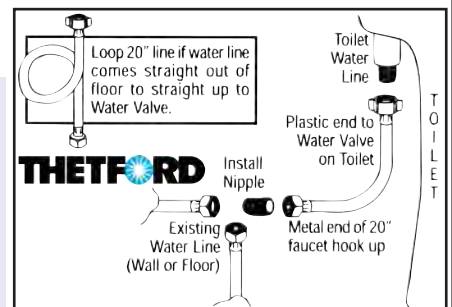

THETFORD WATERLINE EXTENSION KIT

Needed when replacing an Aqua-Magic IV toilet with the Aqua-Magic V.

28282 Waterline Extension Kit f/AM V #28962 1

La Toilette is no longer available