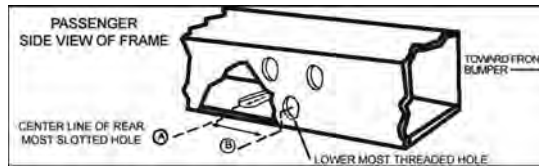

IMAGE 1

CHART 1

CHART 1 (see Chart 3) If measurement is:	5000 lb. Bracket	5000 lb. XL Bracket	8000 lb. XL Bracket
Approximately 1-1/4"	S/O #131-2	S/O #131-17	S/O #131-3
Approximately 3"	S/O #131-1	S/O #131-15	S/O #131-8

CHART 2

CHART 2 (see Chart 3)	5000 lb. XL Bracket	8000 lb. MX Bracket
1/2 ton 2WD	#199-8/199-1	#199-9/199-3
1/2 ton 4WD	38767 #199-1	S/O #199-3
3/4 ton 4WD	N/A	S/O #3101-1
3/4 ton 2WD	S/O #199-8	S/O #3101-1