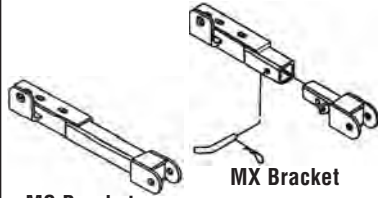

In Section P:	Roadmaster Brackets	Demco Base Plates	Blue OX Base Plates