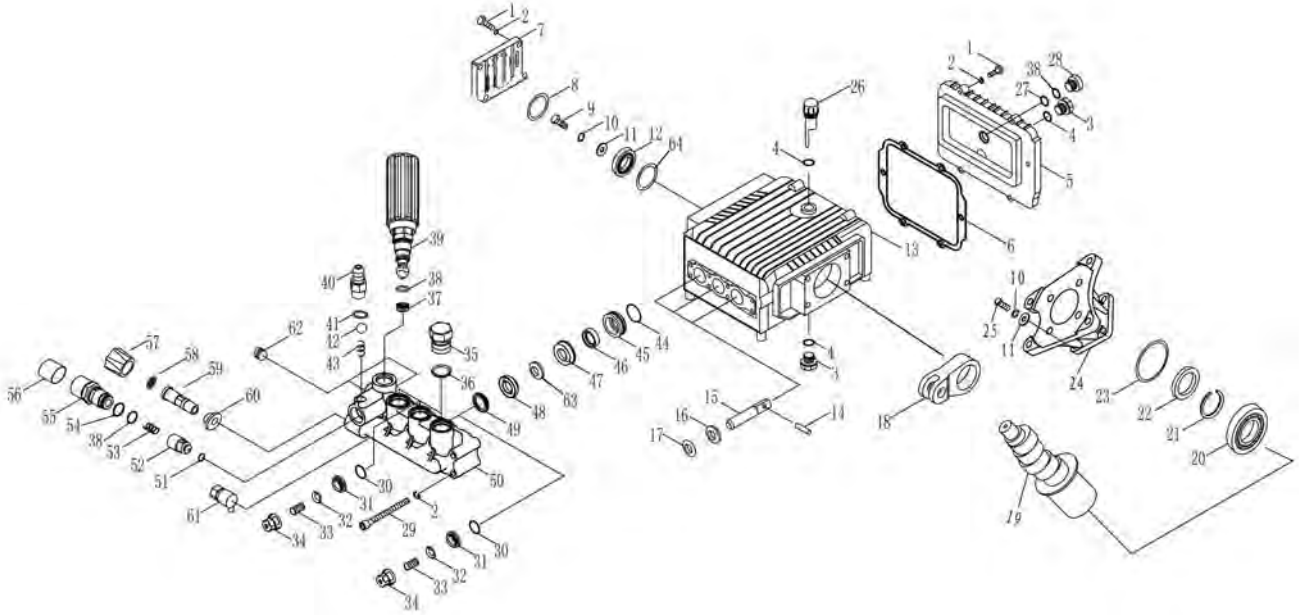

POWERHOUSE REPLACEMENT PARTS

PARTS QUICK
REFERENCE

Q

In Section Q: Atwood Coleman (RVP) Cooling Units Dometic Norcold Powerhouse Suburban Thetford Wedgewood X-Reference

POWERHOUSE®

Refer to www.powerhouse-products.com for the latest updates to the Powerhouse Generator and Pressure Washer Parts Drawing pages.