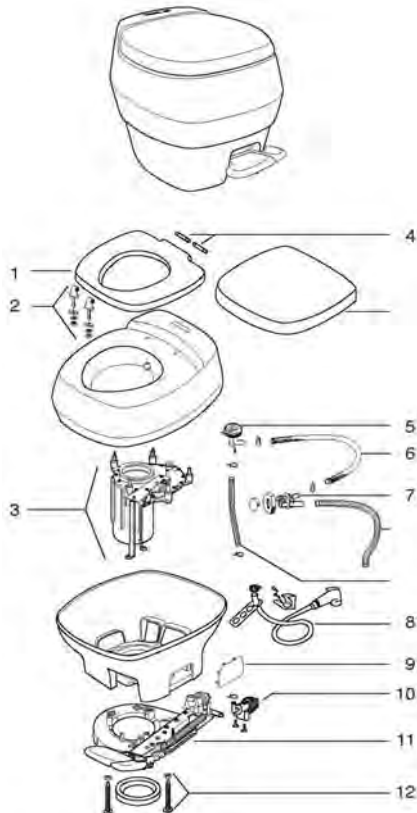

AURORA — CHINA BOWL

Fig. #	Description	MFG #	Order #	Price
1	Seat and Cover - Parchment	36769	S/O	
	Seat and Cover - White	36768	S/O	
2	Hinge Post Replacement Kit - Bone	33060	S/O	
	Hinge Post Replacement Kit - White	33059	S/O	
3	Upper Mechanism replacement Assembly - Clear	33185	S/O	
4	Hinge Pins (2)	19292	S/O	
5	Vacuum Breaker, Replacement Package	19278	S/O	
6	Flush Tube	19280	S/O	
7	Flush Nozzle, Replacement Package - Bone	33183	S/O	
	Flush Nozzle, Replacement Package - White	33184	S/O	
8	Chrome Hand Spray Kit (Water Saver Option Only)	19289	S/O	
9	Side Access Cover (2) - Bone	33190	S/O	
	Side Access Cover (2) - White	33189	S/O	
10	Water Valve, Replacement Package	19283	27524	
11	Lower Mechanism, Replacement Package - Bone	33186	S/O	
	Lower Mechanism, Replacement Package - White	33187	S/O	
12	Closet Flange Seal and Bolt Package	19309	S/O	
NOT SHOWN				
13	Seal Replacement Package - Upper Mechanism	28100	S/O	