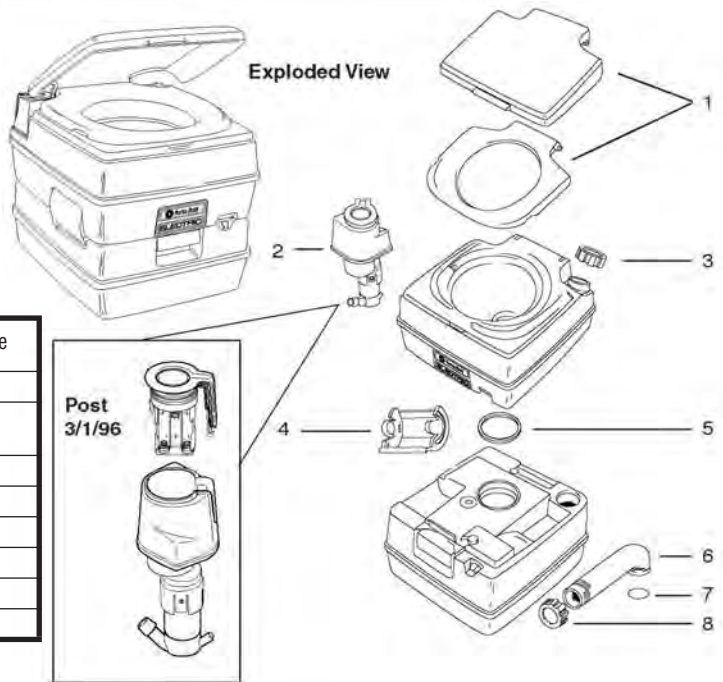

In Section Q:	Atwood	Coleman (RVP)	Cooling Units	Dometic	Norcold	Powerhouse	Suburban	Thetford	Wedgewood	X-Reference

Porta Potti® Electric and 585 (Pre-January 2007)

Battery Operated Portable Toilet

PORTA POTTI® ELECTRIC (465)

Fig. #	Description	MFG #	Order #	Price
1	Seat Cover & Assembly	33222	S/O	
2	Pump Assembly (Post 3/1/96)	25074	S/O	
3	LS Water Fill Cap	12901	27427	
4	Tissue Dispenser	33109	S/O	
5	Holding Tank Seal	33362	S/O	
6	Spout	33136	S/O	
7	Spout O-ring	20617	S/O	
8	Waste Holding Tank Cap	33137	NLA	

Porta Potti® 135

Portable, Two-Piece, Fresh Water Flush Toilet