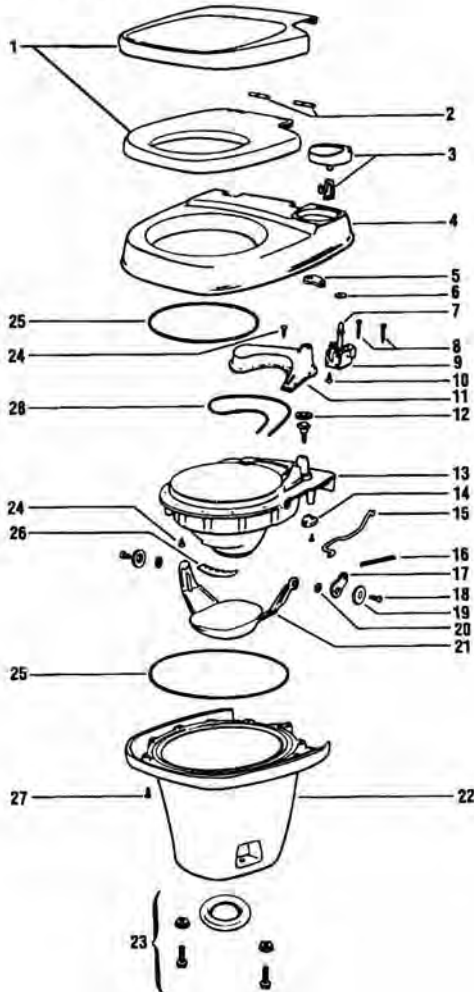

AQUA MAGIC III

Exploded View

Fig. #	Description	MFG #	Order #	Price
1	Seat and Cover Assy. - White	09500W	S/O	
	Seat and Cover Assy. - Ivory	09500I	S/O	
2	Hinge Pin (2)	08142	S/O	
3	Knob Assembly - Gold	08979G	NLA	
4	Top	08779 (1)	S/O	
	Top - Parchment	0877957	S/O	
5	Knob Crank	08875	S/O	
6	Stem Washer	08902	S/O	
7	Ball Valve Stem	08879	S/O	
8	Screw	08894	S/O	
9	Ball Valve Service Package	09989	27435	
10	Screw	08896	S/O	
11	Vacuum Breaker Cover	08785	S/O	
12	Float Assembly	08204	S/O	
13	Bowl - White	0878262	S/O	
	Bowl - Parchment	0878257	S/O	
14	Spring Mounting Bracket	08904	S/O	
15	Push Lonk	08874	S/O	
16	Spring Mounting Bracket	08876	S/O	
17	Water Trap Crank	08873	S/O	
18	Screw (2)	12050	S/O	
19	Water Trap Washer (2)	08872	S/O	
20	Water Trap Hinge Seal (2)	08878	S/O	
21	Water Trap	0878362	S/O	
22	Base (AM III High)	08784 (1)	S/O	
	Base (AM III High) - Parchment	0878457	S/O	
22A	Base (AM III Low) - Ivory	0996510	S/O	
	Base (AM III Low) - Parchment	0996557	S/O	
23	Closet Bolt Package	09031	S/O	
25	Sealant	05387	S/O	
26	Water Trap Seal	09101	S/O	
27	Screw (10)	08896	S/O	

Note: Complete Toilet no longer available

Note:
(1) Specify Color.

Aqua Magic® V High and Low

Fresh Water Flush Permanent Toilet

Exploded View

Exploded View

AQUA MAGIC V - HIGH AND LOW (FOOT FLUSH)

Fig. #	Description	MFG #	Order #	Price
1	Seat & Cover Assy – White	31703	28063	
	^{LS} Seat & Cover Assy – Parchment	31704	28064	
2	Water Module Assembly	31705	28065	
3	Flush Tube and Nozzle Assembly	31738	S/O	
4	Water Module Link	36528	S/O	
5	Pedal – White	31709	S/O	
	Pedal – Parchment	31710	S/O	
6	Foot Cable	31711	S/O	
7	Closet Bolt Package	12524	27517	
8	Hand Spray Kit - White	33226	27429	
9	Blade Seal	31708	28068	
10	Universal Bolt Cap – White	31713	S/O	
	Universal Bolt Cap – Parchment	31724	S/O	