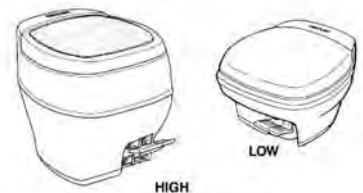

Aqua Magic® Galaxy and Starlite

Fresh Water Flush Permanent Toilet

GALAXY AND STARLITE

Fig. #	Description	MFG #	Order #	Price
1	Seat Cover (SL-SH) - White	36768	S/O	
	Seat Cover (SL-SH) - Parchment	36769	S/O	
2	^{LS} Hinge Pin	33326	27485	
3	Vacuum Breaker Replacement Package	20830	27487	
4	Water Saver Package	08993	27433	
5	Mechanism - Parchment (7/14/90 to present)	24203	27484	
	Mechanism - White (7/14/90 to present)	33213	27500	
6	Mounting Package	08975	S/O	
7	Ball Valve Replacement Package	09868	27434