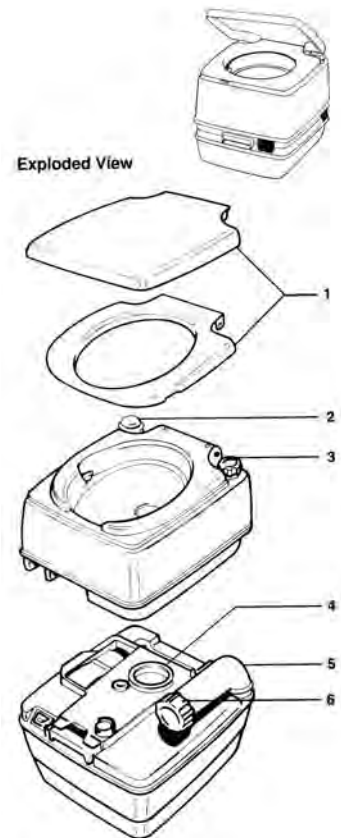

PORTA POTTI® 135

Fig. #	Description	MFG #	Order #	Price
1	Seat and Cover Assembly	07220	S/O	
2	Bellows Assembly	07862	28691	
3	Water Cap	35804	S/O	
4	Lip Seal	07101	S/O	
5	Pour-Out Spout	07492	S/O	
6	Pour-Out Spout Cap	07493	NLA	
NOT SHOWN				
7	Flush Tube	29311	S/O	
8	Inlet Tube Replacement Kit	07024	S/O