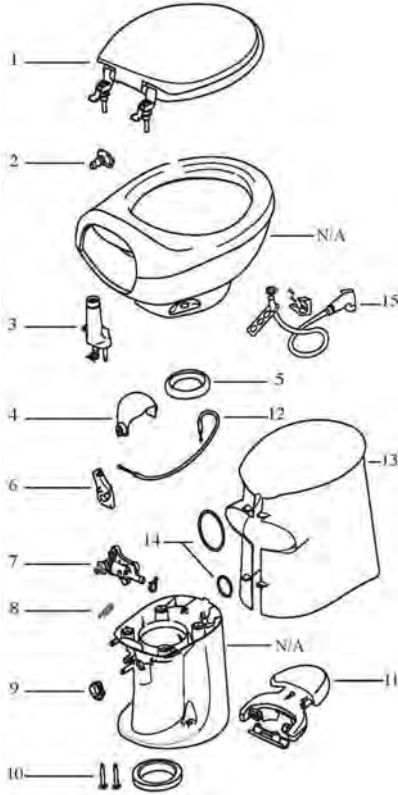

STYLE PLUS — China Bowl Toilet

Fresh Water Flush Permanent Toilet

STYLE PLUS

Fig. #	Description	MFG #	Order #	Price
1	Seat and Cover Assembly - White	34144	S/O	
	Seat and Cover Assembly - Bone	34145	S/O	
	Seat and Cover Assembly - Black	34146	S/O	
2	Nozzle	34127	S/O	
3	Vacuum Breaker	34122	S/O	
4	Waste Ball - White	34117	S/O	
5	Waste Ball Seal	34120	S/O	
6	Water Valve Drive Arm	34104	S/O	
7	Water Valve	34100	S/O	
8	Waste Valve Return Spring	34110	S/O	
9	Waste Ball Drive Arm	34102	S/O	
10	Closet Bolt Package - White Bolt Caps	28971	S/O	
	Closet Bolt Package - Bone Bolt Caps	28972	S/O	
11	Pedal - White	34114	S/O	
	Pedal - Bone	34115	S/O	
	Pedal - Black	34116	S/O	
12	Pedal Cable Kit	34106	S/O	
13	Shroud - High - White	34138	S/O	
	Shroud - Low - White	34139	S/O	
	Shroud - High - Bone	34140	S/O	
	Shroud - Low - Bone	34141	S/O	
	Shroud - High - Black	34142	S/O	
14	Shroud O-rings	34136	S/O	
	Shroud O-rings - Bulk pack of 20	34137	S/O	
15	Chrome Hand Spray Kit (Water Saver Option Only)	19289	S/O	