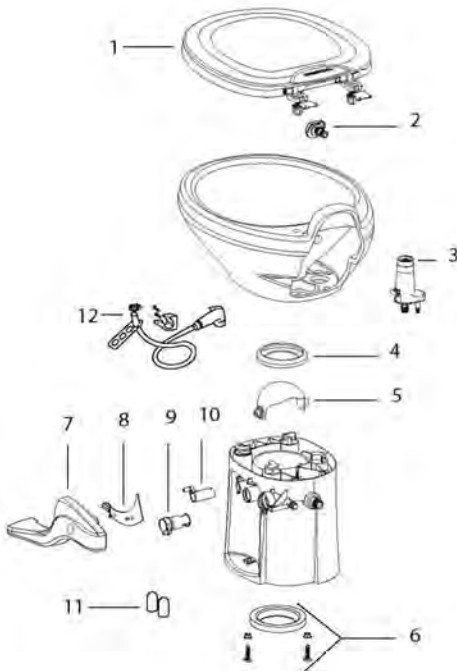

STYLE II — China Bowl Toilet

STYLE II

Fig. #	Description	MFG #	Order #	Price
1	Seat and Cover Assembly - White	42036	S/O	
	Seat and Cover Assembly - Bone	42037	S/O	
2	Nozzle - White	34124	S/O	
	Nozzle - Bone	34125	S/O	
3	Vacuum Breaker	34122	S/O	
4	Waste Ball Seal	34120	S/O	
5	Waste Ball - White	34117	S/O	
6	Closet Bolt Package	42115	S/O	
7	Pedal - High - White	42067	S/O	
	Pedal - High - Bone	42068	S/O	
	Pedal - Low - White	42078	S/O	
	Pedal - Low - Bone	42079	S/O	
8	Pedal Cover Insert - White	42080	S/O	
	Pedal Cover Insert - Bone	42081	S/O	
9	Water Valve	42049	S/O	
10	Waste Ball Drive Arm	42048	S/O	
11	Bolt Caps - White	42111	S/O	
	Bolt Caps - Bone	42112	S/O	
12	Chrome Hand Spray Kit (Water Saver Option Only)	19289	S/O	