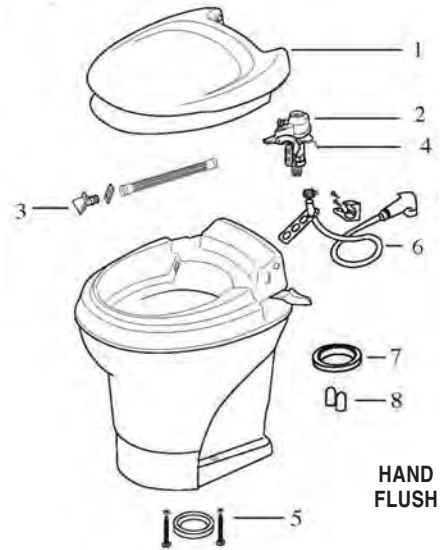

Note: Complete Toilet no longer available

Note:
(1) Specify Color.

Aqua Magic® V High and Low

Fresh Water Flush Permanent Toilet

Exploded View

Exploded View

AQUA MAGIC V - HIGH AND LOW (FOOT FLUSH)

Fig. #	Description	MFG #	Order #	Price
1	Seat & Cover Assy – White	31703	28063	
	^{LS} Seat & Cover Assy – Parchment	31704	28064	
2	Water Module Assembly	31705	28065	
3	Flush Tube and Nozzle Assembly	31738	S/O	
4	Water Module Link	36528	S/O	
5	Pedal – White	31709	S/O	
	Pedal – Parchment	31710	S/O	
6	Foot Cable	31711	S/O	
7	Closet Bolt Package	12524	27517	
8	Hand Spray Kit - White	33226	27429	
9	Blade Seal	31708	28068	
10	Universal Bolt Cap – White	31713	S/O	
	Universal Bolt Cap – Parchment	31724	S/O	

AQUA MAGIC V - HIGH AND LOW (HAND FLUSH)

Fig. #	Description	MFG #	Order #	Price
1	Seat & Cover Assy – White	31703	28063	
	^{LS} Seat & Cover Assy – Parchment	31704	28064	
2	Water Module Assembly	31705	28065	
3	Flush Tube and Nozzle Assembly	31738	S/O	
4	Water Module Link	36528	S/O	
5	Closet Bolt Package	12524	27517	
6	Hand Spray Kit - White	33226	27429	
7	Blade Seal	31708	28068	
8	Universal Bolt Cap – White	31713	S/O	
	Universal Bolt Cap – Parchment	31724	S/O	