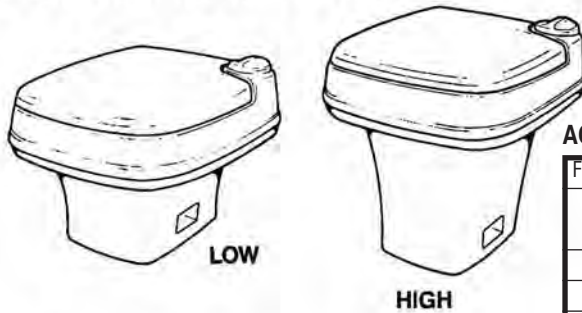

AQUA MAGIC III

Exploded View

Fig. #	Description	MFG #	Order #	Price
1	Seat and Cover Assy. - White	09500W	S/O	
	Seat and Cover Assy. - Ivory	09500I	S/O	
2	Hinge Pin (2)	08142	S/O	
3	Knob Assembly - Gold	08979G	NLA	
4	Top	08779 (1)	S/O	
	Top - Parchment	0877957	S/O	
5	Knob Crank	08875	S/O	
6	Stem Washer	08902	S/O	
7	Ball Valve Stem	08879	S/O	
8	Screw	08894	S/O	
9	Ball Valve Service Package	09989	27435	
10	Screw	08896	S/O	
11	Vacuum Breaker Cover	08785	S/O	
12	Float Assembly	08204	S/O	
13	Bowl - White	0878262	S/O	
	Bowl - Parchment	0878257	S/O	
14	Spring Mounting Bracket	08904	S/O	
15	Push Lonk	08874	S/O	
16	Spring Mounting Bracket	08876	S/O	
17	Water Trap Crank	08873	S/O	
18	Screw (2)	12050	S/O	
19	Water Trap Washer (2)	08872	S/O	
20	Water Trap Hinge Seal (2)	08878	S/O	
21	Water Trap	0878362	S/O	
22	Base (AM III High)	08784 (1)	S/O	
	Base (AM III High) - Parchment	0878457	S/O	
22A	Base (AM III Low) - Ivory	0996510	S/O	
	Base (AM III Low) - Parchment	0996557	S/O	
23	Closet Bolt Package	09031	S/O	
25	Sealant	05387	S/O	
26	Water Trap Seal	09101	S/O	
27	Screw (10)	08896	S/O	