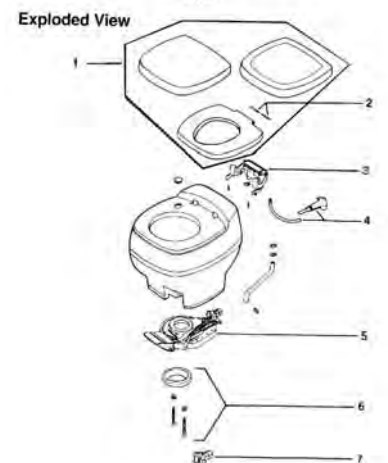

Aqua Magic® Galaxy and Starlite

Fresh Water Flush Permanent Toilet

GALAXY AND STARLITE

Fig. #	Description	MFG #	Order #	Price
1	Seat Cover (SL-SH) - White	36768	S/O	
	Seat Cover (SL-SH) - Parchment	36769	S/O	
2	^{LS} Hinge Pin	33326	27485	
3	Vacuum Breaker Replacement Package	20830	27487	
4	Water Saver Package	08993	27433	
5	Mechanism - Parchment (7/14/90 to present)	24203	27484	
	Mechanism - White (7/14/90 to present)	33213	27500	
6	Mounting Package	08975	S/O	
7	Ball Valve Replacement Package	09868	27434