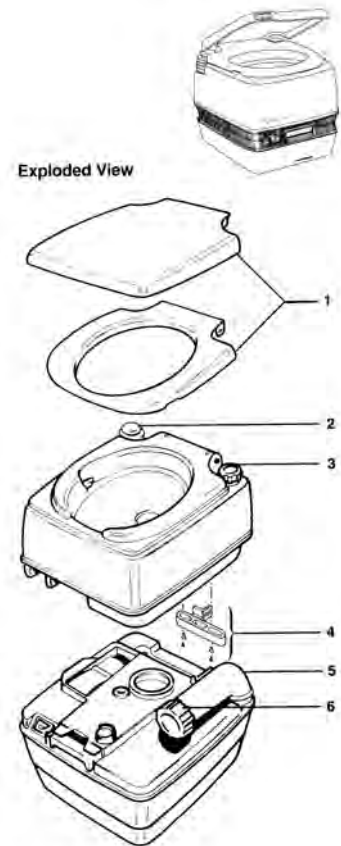

PORTA POTTI 245/265
(Pre-January 2007)

PORTA POTTI

Fig. #	Description	MFG #	Order #	135	155	155SL	235	245	255	265	Price
1	Seat and Cover Assembly - Parchment	33140	S/O	•	•	•					
	Seat and Cover Assembly - Parchment	33144	S/O					•		•	
	Seat and Cover Assembly - Parchment	33145	S/O				•		•		
2	^{LS} Bellows Assembly	07862	28691	•	•	•	•	•	•	•	
3	^{LS} Water Cap	12901	27427	•	•	•	•	•	•	•	
4	Locking Latch	24707	S/O	•	•	•	•	•	•	•	
5	Pour Spout - White	07492	S/O	•	•	•	•	•	•	•	
6	Pour Spout Cap - White	07493		•	•	•	•	•	•	•	
7	^{LS} Hold Down Brackets With Notched Waste Holding Tank	14900	S/O	•			•		•