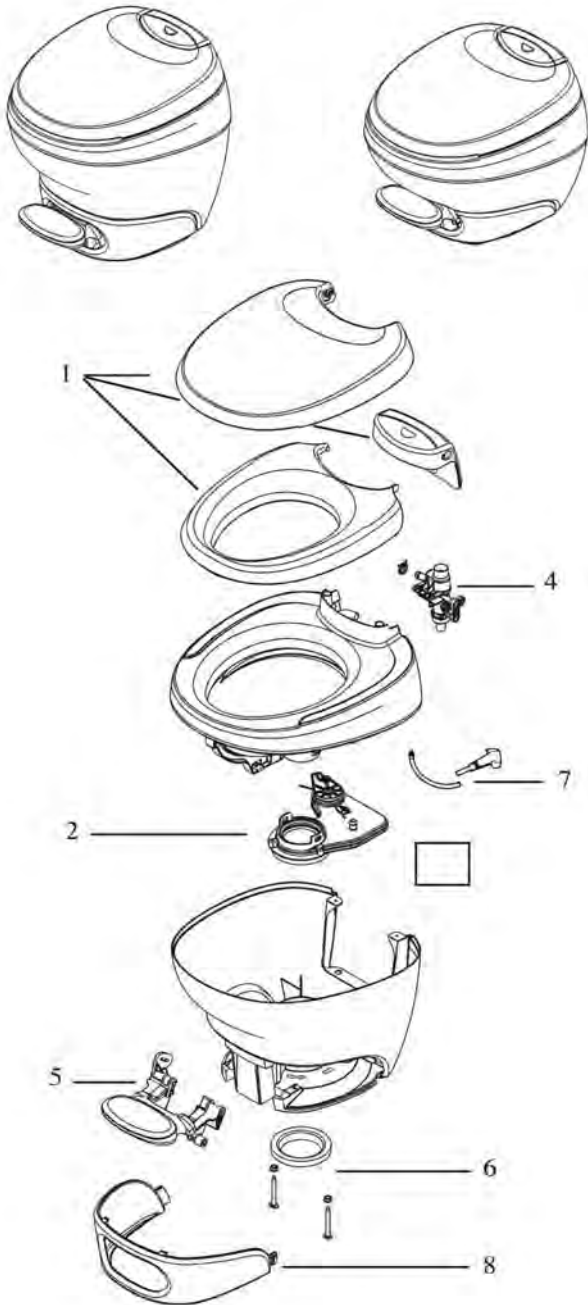

Bravura

Fresh Water Flush Permanent Toilet

BRAVURA

Fig. #	Description	MFG #	Order #	Price
1	Seat Cover - Parchment	36766	S/O	
	Seat Cover - White	36767	S/O	
2	Mechanism Service Package (includes mechanism assembly and closet flange seal)	31111	27452	
-	Mechanism Repair Kit (Not Shown) (includes blade seal, hub seal, mechanism seal, closet flange seal, and link retainer clip)	31112	27455	
4	Water Module Service Package (includes water module, 2-screws, and link retainer clip)	31113	27446	
5	Pedal Service Package - White (includes pedal, 2-link retainer clips, 2-screws and return spring)	33372	S/O	
	Pedal Service Package - Parchment (includes pedal, 2-link retainer clips, 2-screws and return spring)	33386	S/O	
6	^{LS} Closet Flange Seal Service Package (includes closet flange seal, 2-closet bolts and 2 nuts)	31115	27444	
7	Water Saver Service Package - White (includes water saver, 2-hose clamps, link retainer clip, wall mount bracket and 2-screws)	33226	27429	
8	^{LS} Shroud - Parchment (high profile)	33380	27431	
	Shroud - White (high profile)	33381	S/O	
	^{LS} Shroud - Parchment (low profile)	33382	27419	
	Shroud - White (low profile)	33383	S/O	
NOT SHOWN				
9	Clip for Water Saver - Parchment	33223	S/O	
	Clip for Water Saver - White	33224	S/O	
10	Clip Pkg for Water Saver - White	33228	S/O	
11	Link Mechanism Pedal High	31037	S/O	
	Link Mechanism Pedal Low	31038	S/O	