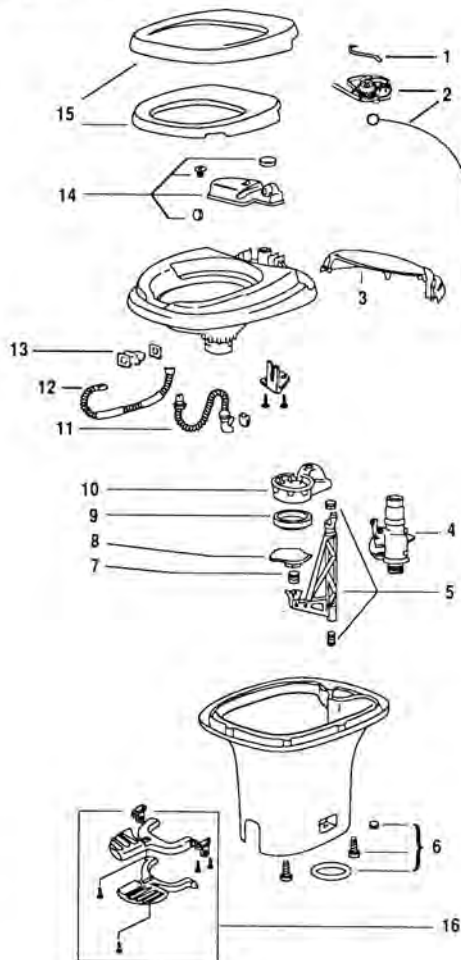

AQUA MAGIC V - HIGH AND LOW (HAND FLUSH)

Fig. #	Description	MFG #	Order #	Price
1	Seat & Cover Assy – White	31703	28063	
	^{LS} Seat & Cover Assy – Parchment	31704	28064	
2	Water Module Assembly	31705	28065	
3	Flush Tube and Nozzle Assembly	31738	S/O	
4	Water Module Link	36528	S/O	
5	Closet Bolt Package	12524	27517	
6	Hand Spray Kit - White	33226	27429	
7	Blade Seal	31708	28068	
8	Universal Bolt Cap – White	31713	S/O	
	Universal Bolt Cap – Parchment	31724	S/O	

Exploded View

AQUA MAGIC IV - HIGH AND LOW (FOOT FLUSH)

Fig. #	Description	MFG #	Order #	Price
1	Water Valve Link	33315	S/O	
2	Wire Replacement Package (AMIV, FF) (Post 10/19/92)	24571	27515	
3	Mechanism Cover - Parchment	33199	S/O	
	Mechanism Cover - White	33200	S/O	
4	Water Valve Replacement Package	13168	27438	
5	Actuator Assembly (High)	24633	S/O	
	Actuator Assembly (Low)	24632	S/O	
6	Closet Bolt Package (AMIV)	12524	27517	
7	Blade Spring	33317	27520	
8	Blade	33308	27518	
9	Blade Seal	33027	27513	
10	Blade Track	33318	S/O	
11	Overflow Tube	N/A		
12	Flush Tube	33312	S/O	
13	Nozzle Assembly	24637	S/O	
14	Reservoir Tank Assembly	24630	S/O	
15	Seat and Cover Assembly - Parchment	36787	28584	
	Seat and Cover Assembly - White	36788	28585	
16	Pedal Package - Parchment	20821	S/O	
	Pedal Package - White	33198	S/O	

Aqua Magic® IV High and Low — Hand Flush

Fresh Water Flush Permanent Toilet

Exploded View

AQUA MAGIC IV - HIGH AND LOW (HAND FLUSH)

Fig. #	Description	MFG #	Order #	Price
1	Water Valve Link	33315	S/O	
2	Lever Assembly	24629	27519	
3	Water Valve Replacement Package	13168	27438	
4	Actuator Assembly (High)	24633	S/O	
	Actuator Assembly (Low)	24632	S/O	
5	Closet Bolt Package	12524	27517	
6	Blade Spring	33317	27520	
7	Blade	33308	27518	
8	Blade Seal	33027	27513	
9	Blade Track	33318	S/O	
10	Overflow Tube	N/A		
11	Flush Tube	33312	S/O	
12	Nozzle Assembly	24637	S/O	
13	Reservoir Tank Assembly	24630	S/O	
14	Seat and Cover Assembly - Parchment	36787	28584	
	Seat and Cover Assembly - White	36788	28585	