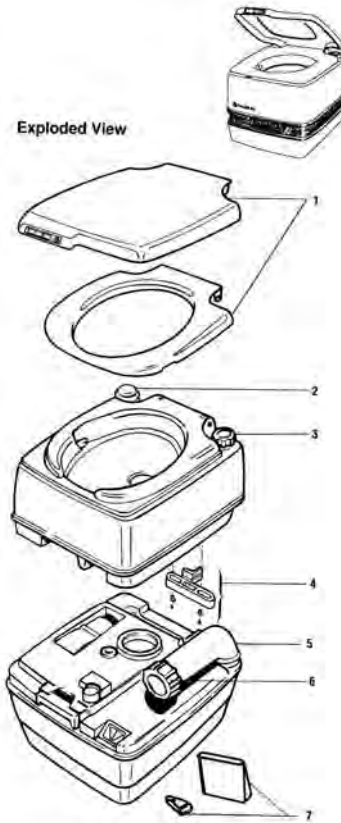

PORTA POTTI 235/255
(Pre-January 2007)