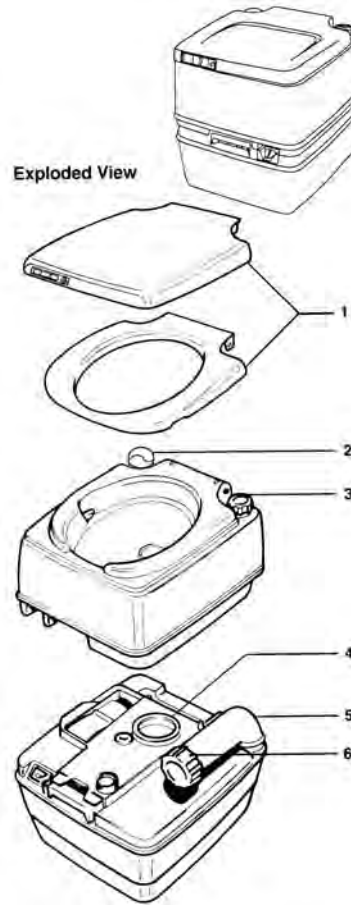

Porta Potti® 365

Portable, Two-Piece, Fresh Water Flush Toilet

PORTA POTTI® 345 (Post-January 2007)

Fig. #	Description	MFG #	Order #	Price
1	Seat & Cover Assembly	07331	S/O	
2	Piston Pump Assembly	25818	S/O	
3	Water Cap	35804	S/O	
4	Lip Seal	07101	S/O	
5	Pour-Out Spout	07492	S/O	
6	Pour-Out Spout Cap	07493	NLA	
NOT SHOWN				
7	Flush Tube	29311	S/O	

PORTI POTTI®365 (Post-January 2007)

Fig. #	Description	MFG #	Order #	Price
1	Seat & Cover Assembly	07331	S/O	
2	Piston Pump Assembly	25818	S/O	
3	Water Cap	35804	S/O	
4	Lip Seal	07101	S/O	
5	Pour-Out Spout	07492	S/O	
6	Pour-Out Spout Cap	07493	NLA	
NOT SHOWN				
7	Flush Tube	29311	S/O