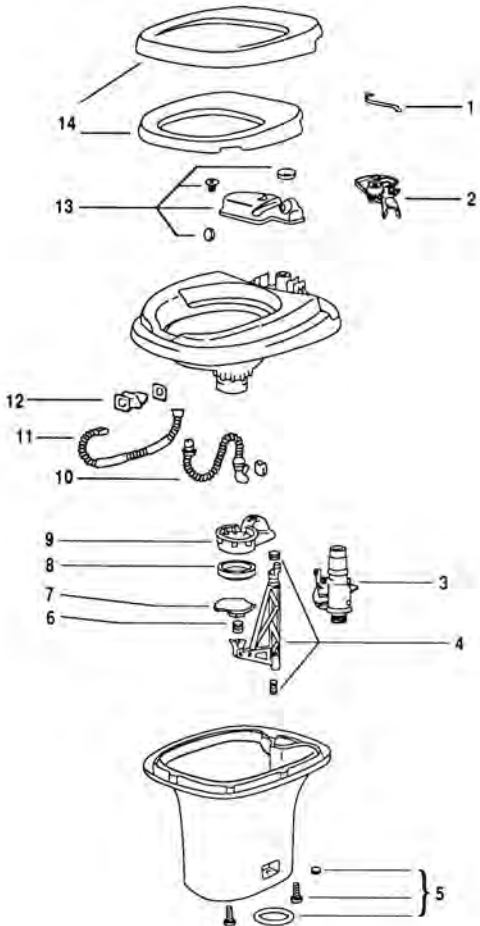

AQUA MAGIC V - HIGH AND LOW (HAND FLUSH)

Fig. #	Description	MFG #	Order #	Price
1	Seat & Cover Assy – White	31703	28063	
	^{LS} Seat & Cover Assy – Parchment	31704	28064	
2	Water Module Assembly	31705	28065	
3	Flush Tube and Nozzle Assembly	31738	S/O	
4	Water Module Link	36528	S/O	
5	Closet Bolt Package	12524	27517	
6	Hand Spray Kit - White	33226	27429	
7	Blade Seal	31708	28068	
8	Universal Bolt Cap – White	31713	S/O	
	Universal Bolt Cap – Parchment	31724	S/O	

Exploded View

AQUA MAGIC IV - HIGH AND LOW (FOOT FLUSH)

Fig. #	Description	MFG #	Order #	Price
1	Water Valve Link	33315	S/O	
2	Wire Replacement Package (AMIV, FF) (Post 10/19/92)	24571	27515	
3	Mechanism Cover - Parchment	33199	S/O	
	Mechanism Cover - White	33200	S/O	
4	Water Valve Replacement Package	13168	27438	
5	Actuator Assembly (High)	24633	S/O	
	Actuator Assembly (Low)	24632	S/O	
6	Closet Bolt Package (AMIV)	12524	27517	
7	Blade Spring	33317	27520	
8	Blade	33308	27518	
9	Blade Seal	33027	27513	
10	Blade Track	33318	S/O	
11	Overflow Tube	N/A		
12	Flush Tube	33312	S/O	
13	Nozzle Assembly	24637	S/O	
14	Reservoir Tank Assembly	24630	S/O	
15	Seat and Cover Assembly - Parchment	36787	28584	
	Seat and Cover Assembly - White	36788	28585	
16	Pedal Package - Parchment	20821	S/O	
	Pedal Package - White	33198	S/O	

Aqua Magic® IV High and Low — Hand Flush

Fresh Water Flush Permanent Toilet

Exploded View

AQUA MAGIC IV - HIGH AND LOW (HAND FLUSH)

Fig. #	Description	MFG #	Order #	Price
1	Water Valve Link	33315	S/O	
2	Lever Assembly	24629	27519	
3	Water Valve Replacement Package	13168	27438	
4	Actuator Assembly (High)	24633	S/O	
	Actuator Assembly (Low)	24632	S/O	
5	Closet Bolt Package	12524	27517	
6	Blade Spring	33317	27520	
7	Blade	33308	27518	
8	Blade Seal	33027	27513	
9	Blade Track	33318	S/O	
10	Overflow Tube	N/A		
11	Flush Tube	33312	S/O	
12	Nozzle Assembly	24637	S/O	
13	Reservoir Tank Assembly	24630	S/O	
14	Seat and Cover Assembly - Parchment	36787	28584	
	Seat and Cover Assembly - White	36788	28585	