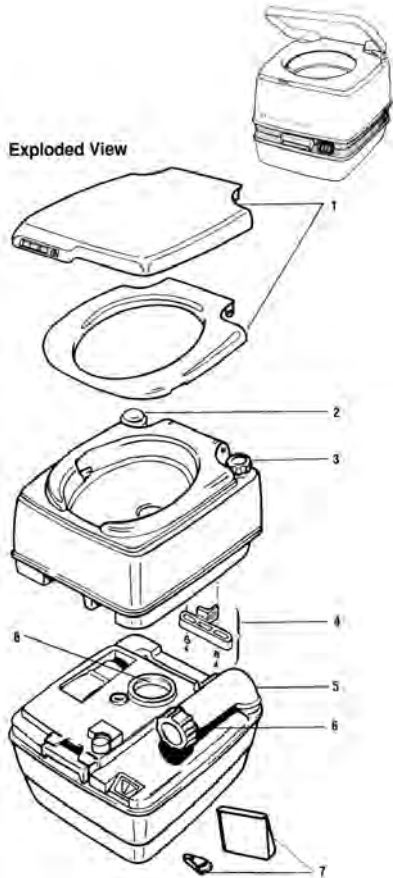

THETFORD TOILET PARTS

PARTS QUICK REFERENCE

Q

In Section Q: Atwood Coleman (RVP) Cooling Units Dometic Norcold Powerhouse Suburban Thetford Wedgewood X-Reference

PORTA POTTI 135/155/155SL
(Pre-January 2007)