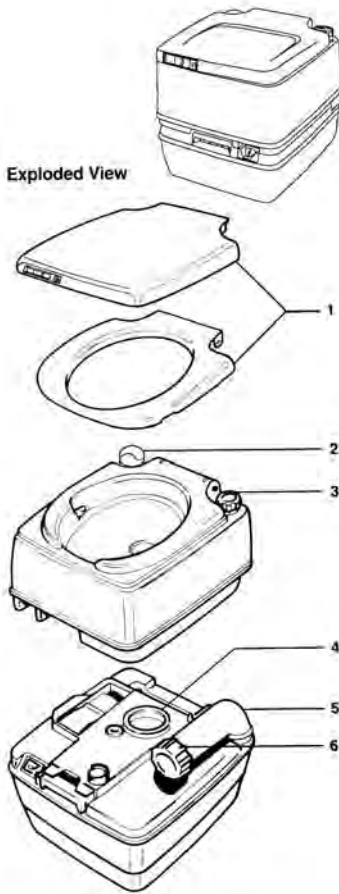

Porta Potti® 345

Portable, Two-Piece, Fresh Water Flush Toilet