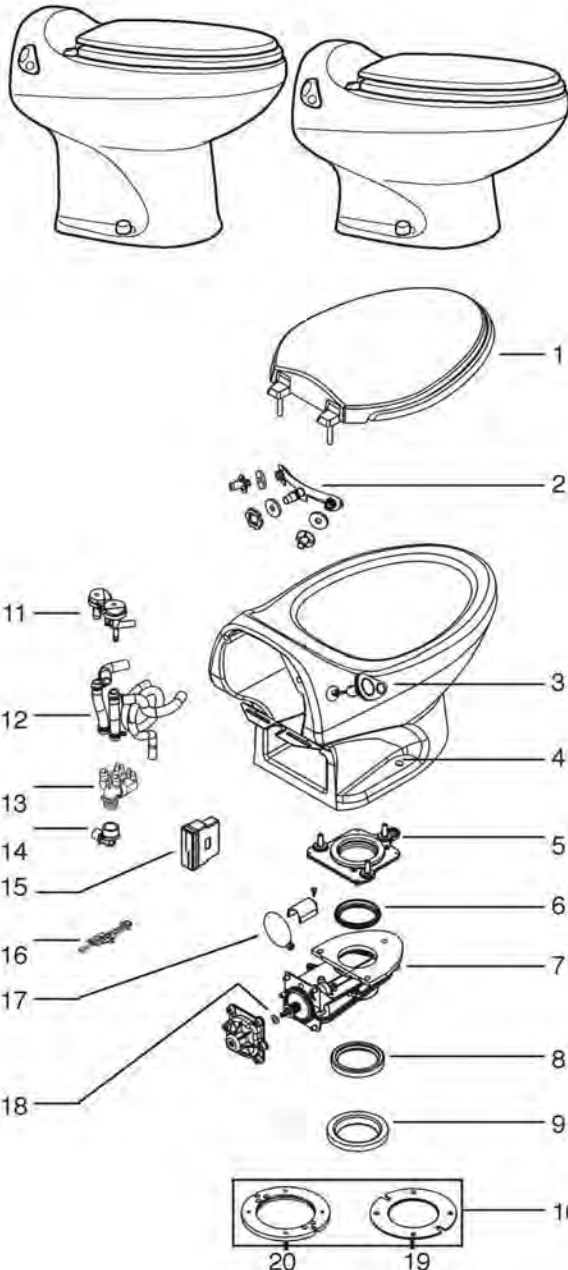

Aria Deluxe I & II by Thetford — All China Toilet

**Fresh Water Flush
Permanent China Toilet**

ARIA BY THETFORD - CHINA TOILETS

Fig. #	Description	MFG #	Order #	Price
1	Seat & Cover Assy - White	33384	S/O	
	Seat & Cover Assy - Bone	33385	S/O	
2	Nozzle Assy Package (Aria I only) - White - Requires Clear Silicone Sealant	19626	S/O	
	Nozzle Assy Package (Aria I only)- Bone - Requires Clear Silicone Sealant	19710	S/O	
3	Key Pad Flush Switch - White	28964	S/O	
	Key Pad Flush Switch - Bone	28965	S/O	
4	Bolt Caps Package - White	19616	S/O	
	Bolt Caps Package - Bone	19712	S/O	
5	Mechanism Plate Package - White	19624	S/O	
6	Mechanism Blade Seal	19627	S/O	
7	Mechanism Assembly - Includes White Mechanism Plate	19613	S/O	
8	Seal Replacement Package (Aria I only)	19621	S/O	
9	Mounting Bolt Package	19618	S/O	
10	Spacer Kit (includes one 3/8" spacer and two 1/8" spacers)	19629	S/O	
11	Vacuum Breaker Replacement Package (Aria I only)	19671	S/O	
	Vacuum Breaker Replacement Package (Aria II only)	28966	S/O	
12	Tube Replacement Package (Aria I only)	19625	S/O	
13	Water Solenoid Valve (Aria I only)	19620	S/O	
	Water Solenoid Valve (Aria II only)	28967	S/O	
14	Water Connection Fitting	19617	S/O	
15	Controller Assembly Package	28968	S/O	
16	Wiring Harness (Aria I only)	19623	S/O	
	Wiring Harness (Aria II only)	28969	S/O	
17	Motor Replacement Package	19622	S/O	
18	Mechanism Repair Washer	19628	S/O	
19	1/8" Spacer - Bulk pack of 24	19626	S/O	
20	3/8" Spacer - Bulk pack of 24	19697	S/O	
NOT SHOWN				
21	Fuse Replacement	19630	S/O	
22	OEM Installation Kit	19619	S/O	